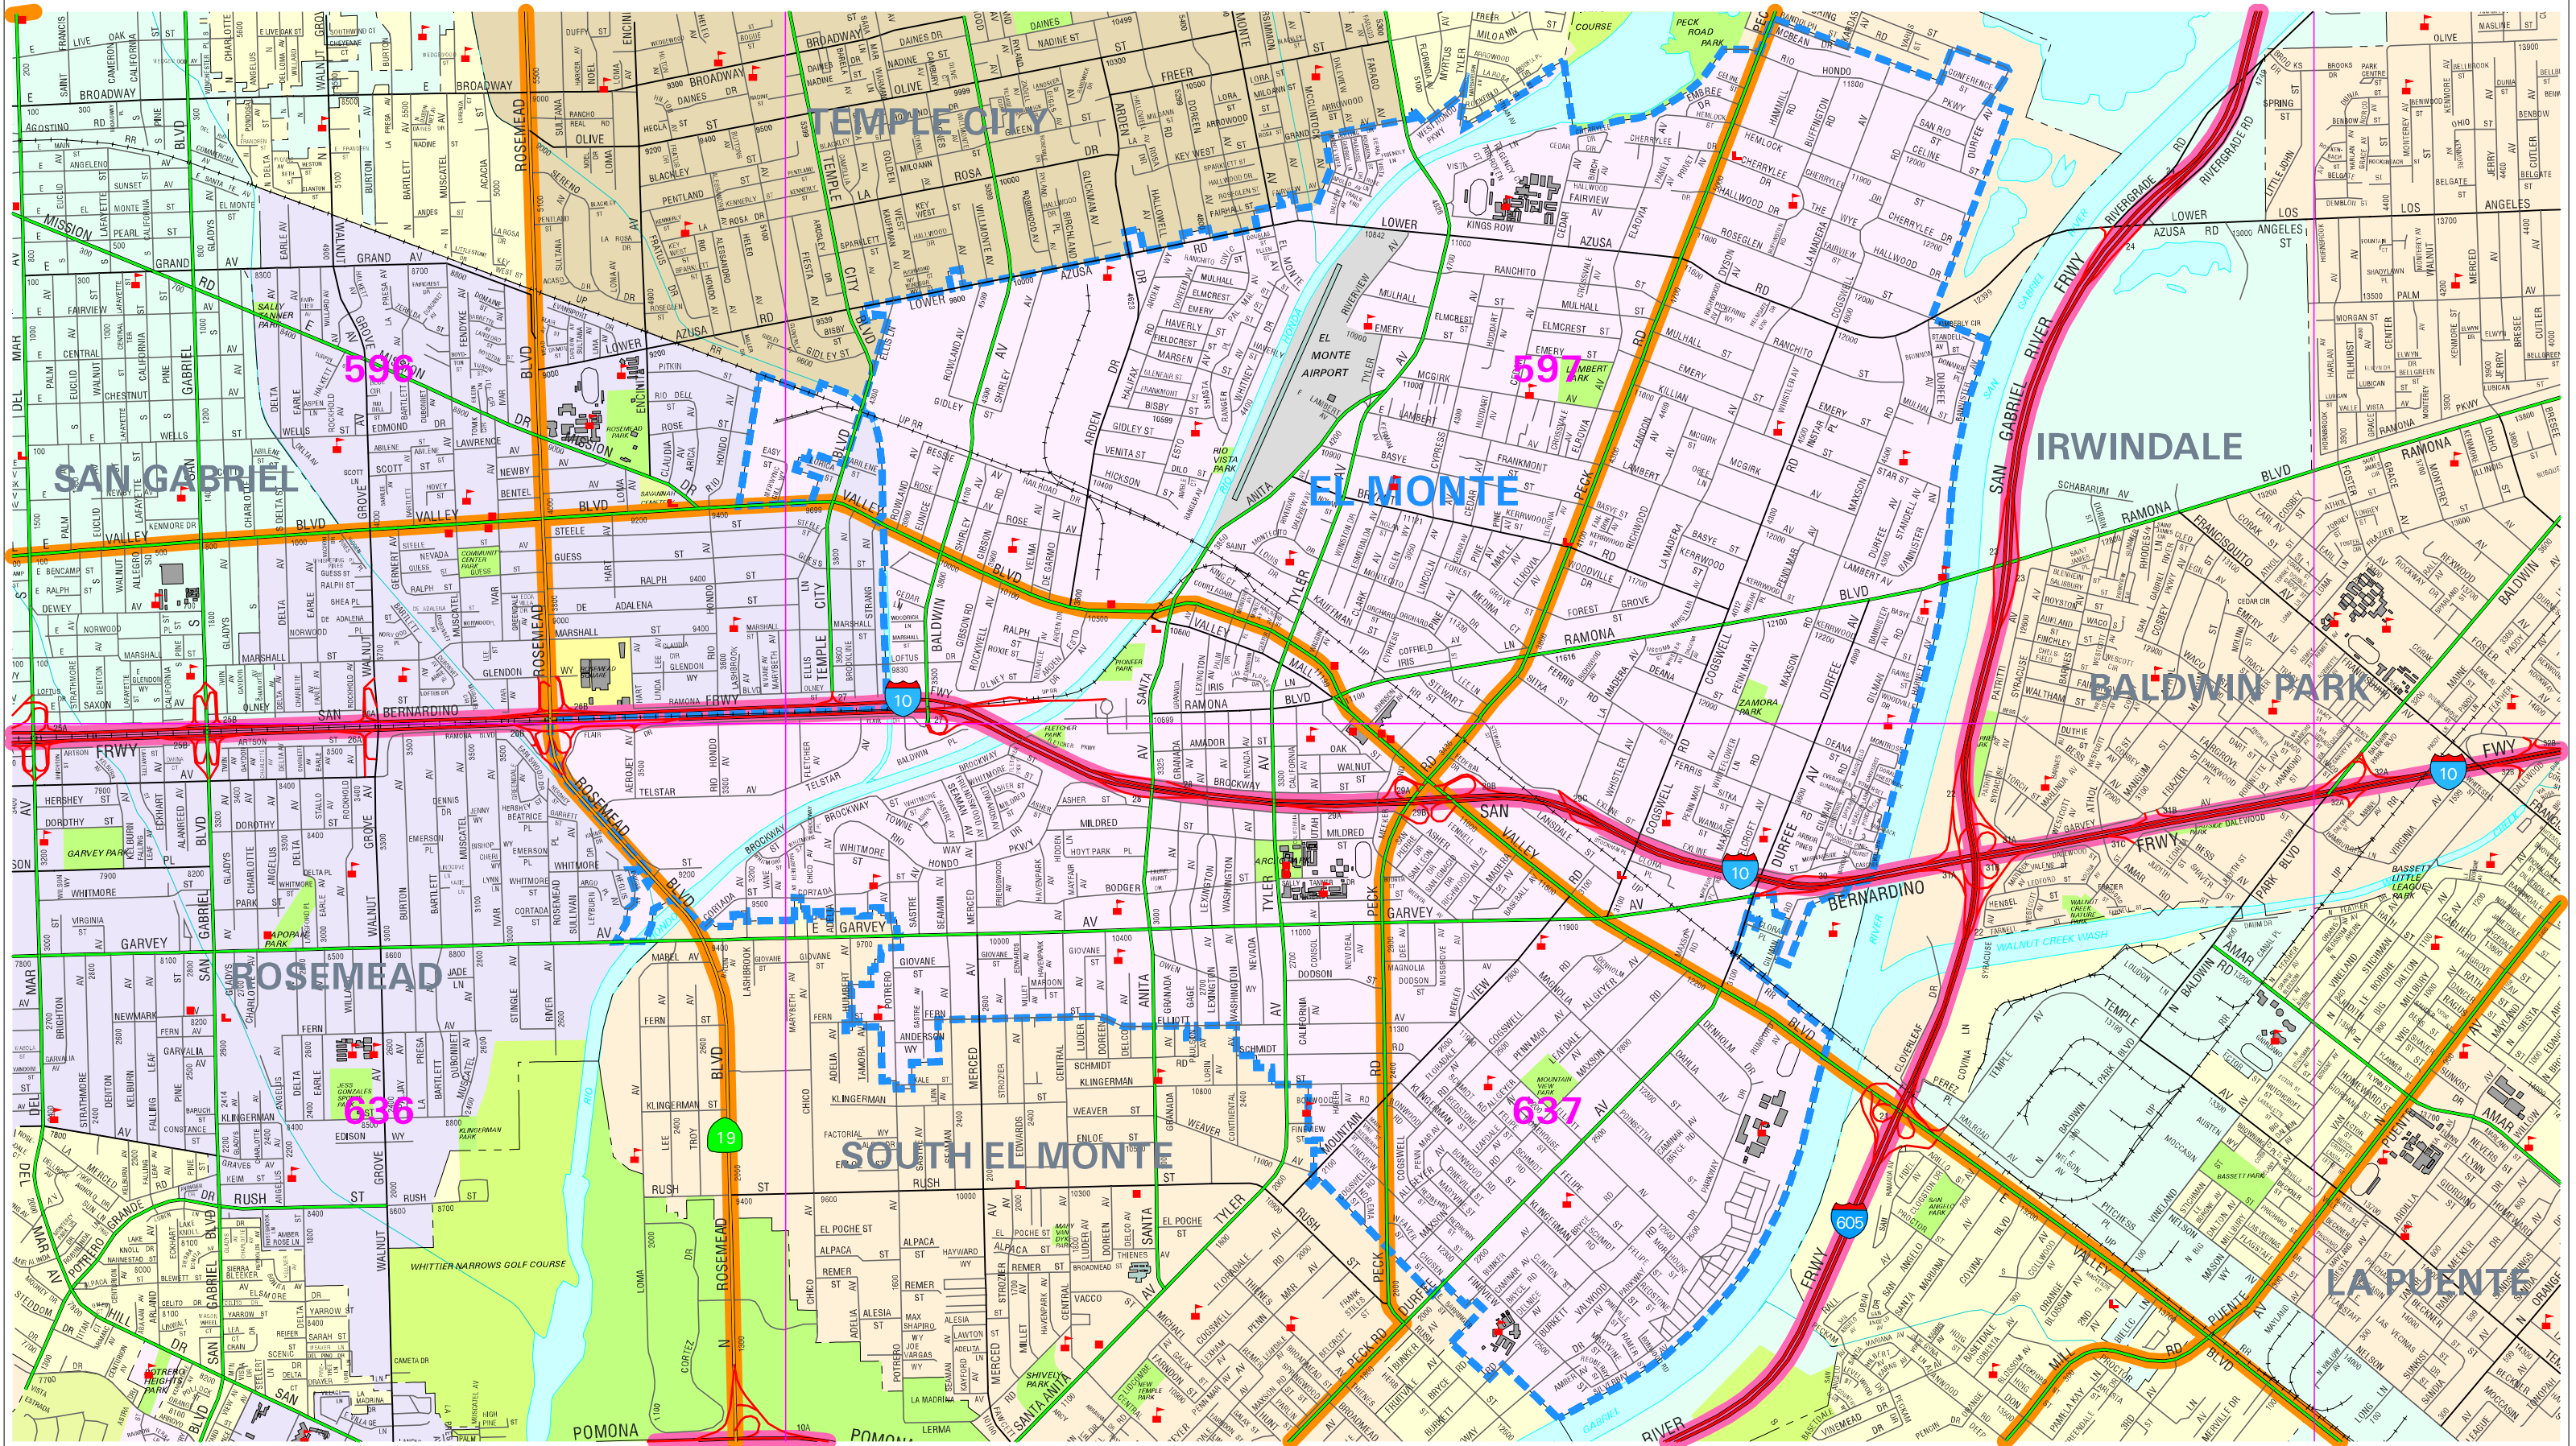

- — — City Boundary
- — — Freeway Disaster Route
- — — Disaster Route
- — — Thomas Guide Page Grid

CITY OF EL MONTE

(Map Size: 17" x 11")

AML:s:\arspace\wk_dservices\aml_dir\form_dir\form_std.aml Prepared by: DLACY